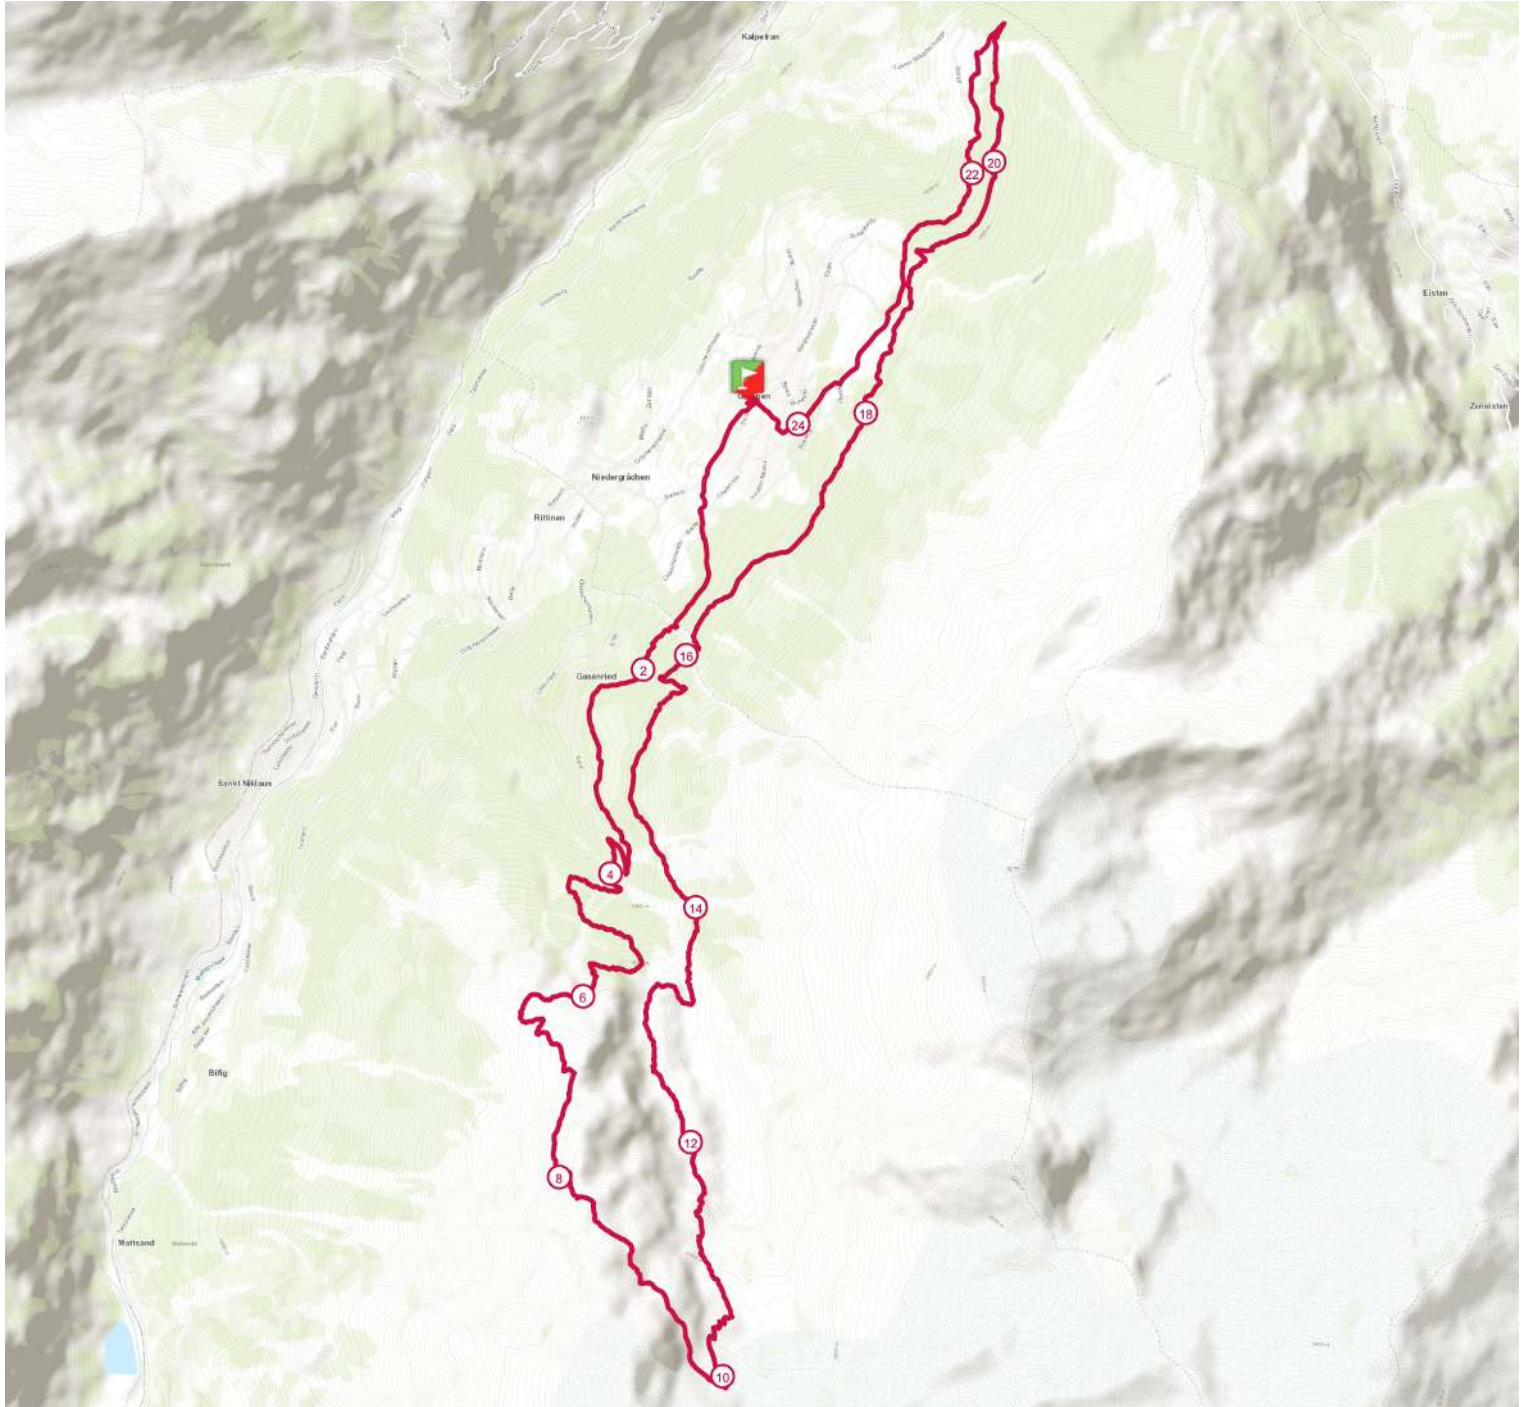

Get this track on your mobile with the app TrailConnect. To read more : <http://trailconnect.run>

<https://tracedetail.com>

 > 10%  > 20%  > 30%